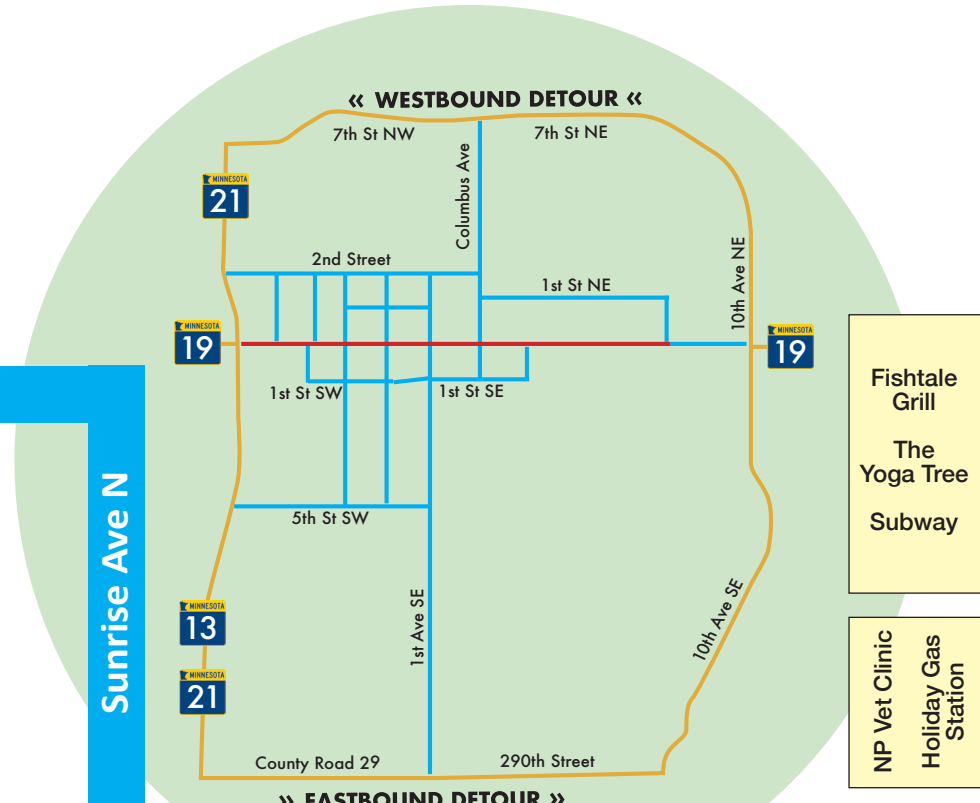

# EAST SIDE

# NAVIGATE NEWPRAGUE.COM

2nd St NE

Columbus Ave N

1st St NE

Lincoln Ave N

Pershing Ave N

Lyndale Ave N

Lexington Ave N

Sunset Ave N

Sunrise Ave N

10th Ave NE

St. Wenceslaus

H & R Block  
Secure Base  
Counseling

Fishtale Grill  
The Yoga Tree  
Subway

NP Vet Clinic  
Holiday Gas  
Station

← FLIP OVER FOR WEST SIDE

**ROAD OPEN as of July 6, 2020**

Main Street / Hwy 13 / Hwy 19

Traxler  
South Metro  
Realty

Columbus Ave S

New Prague  
Municipal  
Power Plant

Hartmann  
Well Drilling

Soak  
Laundromat

Lincoln Ave S