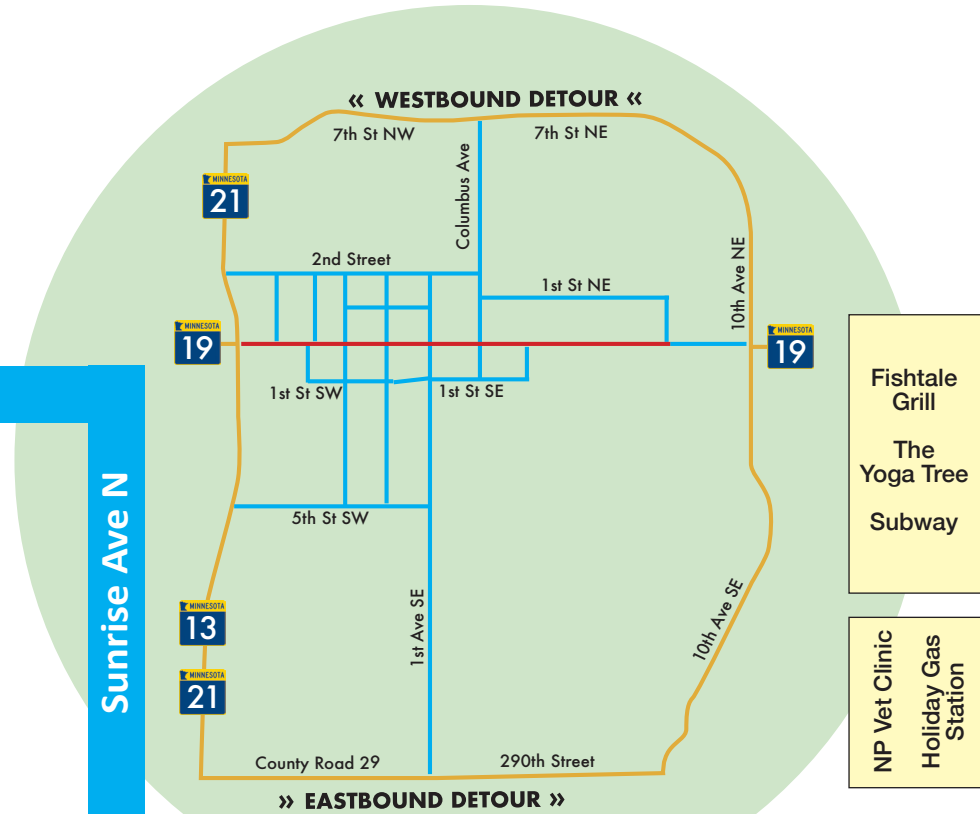

EAST SIDE

NAVIGATE NEWPRAGUE.COM

2nd St NE

St. Wenceslaus

Columbus Ave N

H & R Block
Secure Base
Counseling

Lincoln Ave N

Pershing Ave N

Lyndale Ave N

Lexington Ave N

Sunset Ave N

1st St NE

Sunrise Ave N

Fishtale Grill
The Yoga Tree
Subway

NP Vet Clinic
Holiday Gas
Station

10th Ave NE

Carbone's
Pizza

McDonald's

Speedway
Gas Station

1st St SE

1st St SE

10th Ave SE

WEST SIDE

Casey's

CONSTRUCTION ZONE

FLIP OVER FOR EAST SIDE →

The Depot
West End Liquor
Skuzacek Meats

- LEGEND**
- Business Access
 - Closed
 - Open
 - Detour
 - Public Parking

NAVIGATE NEWPRAGUE.COM

Hotel Broz

Gental Dental
Snap Fitness
To The Pointe!
Salon de' Beaute
Edward Jones
Farmhouse Market
Lucid Coffee Bar
NP Floral & Such
Radio Shack
China Royal
Corner Bar